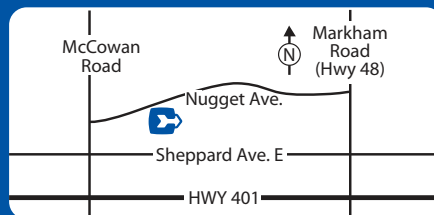

GTA WEST

Etobicoke Head Office
(416) 744-5000
40 Racine Rd
Toronto, ON M9W 2Z3

GTA EAST

Scarborough Office
(416) 299-5595
75 Nugget Ave
Scarborough, ON M1S 3B1

DOWNTOWN

Toronto Office
(416) 572-5200
4 Carlaw Ave. Unit 4
Toronto, ON